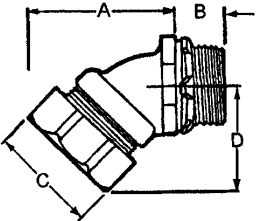

Insulated

PART NUMBER	SIZE	KO SIZE	DIMENSIONS				QTY PER BOX	WEIGHT PER C
			A	B	C	D		
LT3845-I	3/8"	1/2"	1 15/16"	9/16"	1 1/8"	1 1/2"	10	27.3
LT5045-I	1/2"	1/2"	2"	9/16"	1 1/4"	1 1/2"	10	27.3
LT7545-I	3/4"	3/4"	2 3/16"	9/16"	1 9/16"	1 9/16"	10	40.1
LT10045-I	1"	1"	2 1/2"	11/16"	1 13/16"	1 13/16"	5	64.2
LT12545-I	1 1/4"	1 1/4"	2 13/16"	3/4"	2 1/4"	2 3/16"	5	88.1
LT15045-I	1 1/2"	1 1/2"	3"	13/16"	2 7/16"	2 7/16"	2	111.3
LT20045-I	2"	2"	3 11/16"	13/16"	3"	2 13/16"	1	178.2
LT25045-I	2 1/2"	2 1/2"	7 5/16"	1 1/16"	4"	4 7/16"	1	578.9
LT30045-I	3"	3"	7 5/8"	1 3/16"	4 3/16"	5 1/2"	1	868.4
LT35045-I	3 1/2"	3 1/2"	9 5/8"	1 1/4"	5 1/4"	5 15/16"	1	1294.5
LT40045-I	4"	4"	11 11/16"	1 5/16"	5 3/4"	8 5/16"	1	1536.4

Insulated