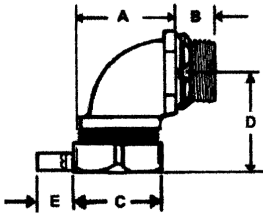

90° Grounded Liquidtight Connectors

For Use with Flexible Metallic Conduit
Non Insulated - Grounded

PART NUMBER	SIZE	LUG SIZE	DIMENSIONS				QTY PER BOX	WEIGHT PER C
			A	B	C	D		
LT3890-L	3/8"	4-14	1 5/16"	1/2"	1 1/8"	1 5/8"	10	27.6
LT5090-L	1/2"	4-14	1 7/16"	1/2"	1 1/4"	1 5/8"	10	31.1
LT7590-L	3/4"	4-14	1 5/8"	1/2"	1 9/16"	1 3/4"	10	46.3
LT10090-L	1"	4-14	2 5/16"	5/8"	1 13/16"	2 1/8"	5	76.7
LT12590-L	1 1/4"	4-14	2 3/8"	11/16"	2 1/4"	2 1/4"	5	98.3
LT15090-L	1 1/2"	4-14	2 11/16"	3/4"	2 7/16"	2 3/8"	2	123.5
LT20090-L	2"	4-14	3 3/16"	3/4"	3"	2 3/4"	1	178.6
LT25090-L	2 1/2"	1/0-8	8 5/16"	1"	4"	8 3/16"	1	846.6
LT30090-L	3"	1/0-8	9 13/16"	1 1/8"	4 3/16"	9 3/8"	1	1243.4
LT35090-L	3 1/2"	3/0-6	11 3/16"	1 3/16"	5 1/4"	11 1/4"	1	1913.6
LT40090-L	4"	3/0-6	13"	1 1/4"	5 3/4"	12 9/16"	1	2398.6

Non Insulated