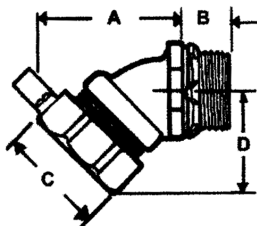

Insulated - Groundings

PART NUMBER	SIZE	LUG SIZE	DIMENSIONS				QTY PER BOX	WEIGHT PER C
			A	B	C	D		
LT3845-L-I	3/8"	4-14	1 15/16"	9/16"	1 1/8"	1 1/2"	10	29.6
LT5045-L-I	1/2"	4-14	2"	9/16"	1 1/4"	1 1/2"	10	29.6
LT7545-L-I	3/4"	4-14	2 3/16"	9/16"	1 9/16"	1 9/16"	10	42.3
LT10045-L-I	1"	4-14	2 1/2"	11/16"	1 13/16"	1 13/16"	5	66.4
LT12545-L-I	1 1/4"	4-14	2 13/16"	3/4"	2 1/4"	2 3/16"	5	90.4
LT15045-L-I	1 1/2"	4-14	3"	1 3/16"	2 7/16"	2 7/16"	2	113.5
LT20045-L-I	2"	4-14	3 11/16"	13/16"	3"	2 13/16"	1	180.4
LT25045-L-I	2 1/2"	1/0-8	7 5/16"	1 1/16"	4"	4 7/16"	1	587.8
LT30045-L-I	3"	1/0-8	7 5/8"	1 3/16"	4 3/16"	5 1/2"	1	887.4
LT35045-L-I	3 1/2"	3/0-6	9 5/8"	1 1/4"	5 1/4"	5 15/16"	1	1309.2
LT40045-L-I	4"	3/0-6	11 11/16"	1 5/16"	5 3/4"	8 5/16"	1	1554.1

Insulated