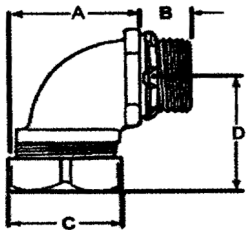

Insulated - Grounded

PART NUMBER	SIZE	LUG SIZE	DIMENSIONS				QTY PER BOX	WEIGHT PER C
			A	B	C	D		
LT3890L-I	3/8"	4-14	1 5/16"	9/16"	1 1/8"	1 3/8"	10	27.8
LT5090L-I	1/2"	4-14	1 7/16"	9/16"	1 1/4"	1 3/8"	10	31.4
LT7590L-I	3/4"	4-14	1 5/8"	9/16"	1 9/16"	1 1/2"	10	46.7
LT10090L-I	1"	4-14	1 15/16"	11/16"	1 13/16"	1 13/16"	5	77.4
LT12590L-I	1 1/4"	4-14	2 3/8"	3/4"	2 1/4"	1 15/16"	5	99.2
LT15090L-I	1 1/2"	4-14	2 11/16"	13/16"	2 7/16"	2 3/8"	2	124.7
LT20090L-I	2"	4-14	3 3/16"	13/16"	3"	2 5/8"	1	180.3
LT25090L-I	2 1/2"	1/0-8	8 5/16"	1 1/16"	4"	7 13/16"	1	855.0
LT30090L-I	3"	1/0-8	9 13/16"	1 3/16"	4 3/16"	9 1/8"	1	1255.8
LT35090L-I	3 1/2"	3/0-6	11 3/16"	1 1/4"	5 1/4"	11 1/4"	1	1932.7
LT40090L-I	4"	3/0-6	13"	1 5/16"	5 3/4"	12 9/16"	1	2422.5

Insulated