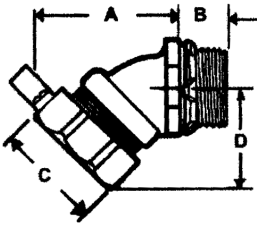

45° Grounded Liquidtite Connectors

For Use with Liquidtite Flexible Metallic Conduit
Non Insulated - Groundings

PART NUMBER	SIZE	LUG SIZE	DIMENSIONS				QTY PER BOX	WEIGHT PER C
			A	B	C	D		
LT3845-L	3/8"	4-14	1 15/16"	1/2"	1 1/8"	1 1/2"	10	29.3
LT5045-L	1/2"	4-14	2"	1/2"	1 1/4"	1 1/2"	10	29.3
LT7545-L	3/4"	4-14	2 3/16"	1/2"	1 9/16"	1 9/16"	10	41.9
LT10045-L	1"	4-14	2 1/2"	5/8"	1 13/16"	1 13/16"	5	65.7
LT12545-L	1 1/4"	4-14	2 13/16"	11/16"	2 1/4"	2 3/16"	5	89.5
LT15045-L	1 1/2"	4-14	3"	3/4"	2 7/16"	2 7/16"	2	112.4
LT20045-L	2"	4-14	3 11/16"	3/4"	3"	2 13/16"	1	178.6
LT25045-L	2 1/2"	1/0-8	7 5/16"	1"	4"	4 7/16"	1	582.0
LT30045-L	3"	1/0-8	7 5/8"	1 1/8"	4 3/16"	5 1/2"	1	868.6
LT35045-L	3 1/2"	3/0-6	9 5/8"	1 3/16"	5 1/4"	5 15/16"	1	1296.3
LT40045-L	4"	3/0-6	11 11/16"	1 1/4"	5 3/4"	8 5/16"	1	1538.8

Non Insulated