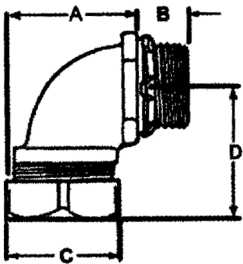

Insulated

PART NUMBER	SIZE	KO SIZE	DIMENSIONS				QTY PER BOX	WEIGHT PER C
			A	B	C	D		
LT3890-I	3/8"	1/2"	1 5/16"	9/16"	1 1/8"	1 5/8"	10	25.7
LT5090-I	1/2"	1/2"	1 7/16"	9/16"	1 1/4"	1 5/8"	10	29.2
LT7590-I	3/4"	3/4"	1 5/8"	9/16"	1 9/16"	1 3/4"	10	44.6
LT10090-I	1"	1"	2 5/16"	11/16"	1 13/16"	2 1/8"	5	75.3
LT12590-I	1 1/4"	1 1/4"	2 3/8"	3/4"	2 1/4"	2 1/4"	5	97.1
LT15090-I	1 1/2"	1 1/2"	2 11/16"	13/16"	2 7/16"	2 3/8"	2	122.5
LT20090-I	2"	2"	3 3/16"	13/16"	3"	2 3/4"	1	178.2
LT25090-I	2 1/2"	2 1/2"	8 5/16"	1 1/16"	4"	8 3/16"	1	846.1
LT30090-I	3"	3"	9 13/16"	1 3/16"	4 3/16"	9 3/8"	1	1246.9
LT35090-I	3 1/2"	3 1/2"	11 3/16"	1 1/4"	5 1/4"	11 1/4"	1	1914.9
LT40090-I	4"	4"	13"	1 5/16"	5 3/4"	12 9/16"	1	2404.8

Insulated