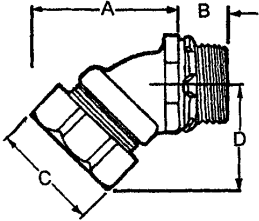

45° Liquidtite Connectors

For Use with Flexible Metallic Conduit

Non Insulated

PART NUMBER	SIZE	KO SIZE	DIMENSIONS				QTY PER BOX	WEIGHT PER C
			A	B	C	D		
LT3845	3/8"	1/2"	1 15/16"	1/2"	1 1/8"	1 1/2"	10	27.1
LT5045	1/2"	1/2"	2"	1/2"	1 1/4"	1 1/2"	10	27.1
LT7545	3/4"	3/4"	2 3/16"	1/2"	1 9/16"	1 9/16"	10	39.7
LT10045	1"	1"	2 1/2"	5/8"	1 13/16"	1 13/16"	5	63.5
LT12545	1 1/4"	1 1/4"	2 13/16"	11/16"	2 1/4"	2 3/16"	5	87.3
LT15045	1 1/2"	1 1/2"	3"	3/4"	2 7/16"	2 7/16"	2	110.2
LT20045	2"	2"	3 11/16"	3/4"	3"	2 13/16"	1	176.4
LT25045	2 1/2"	2 1/2"	7 5/16"	1"	4"	4 7/16"	1	573.2
LT30045	3"	3"	7 5/8"	1 1/8"	4 3/16"	5 1/2"	1	859.8
LT35045	3 1/2"	3 1/2"	9 5/8"	1 3/16"	5 1/4"	5 15/16"	1	1278.7
LT40045	4"	4"	11 11/16"	1 1/4"	5 3/4"	8 5/16"	1	1521.2

Non Insulated